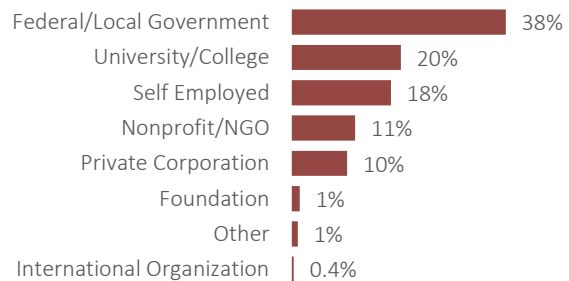

38% of us work for Federal or local government