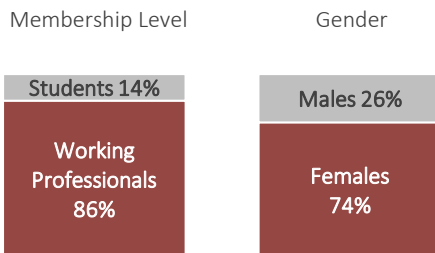

## Who We Are

300+ members from a variety of evaluation backgrounds

We work throughout the DC metro region

We encompass a range of experience levels

We're primarily working professionals and 3 in 4 of us are female