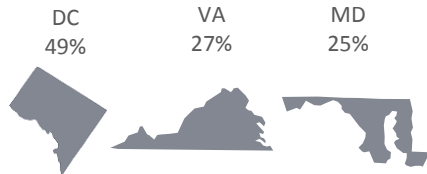

## Who We Are

300+ members from a variety of evaluation backgrounds

We work throughout the DC metro region

We encompass a range of experience levels

We're primarily working professionals and 3 in 4 of us are female